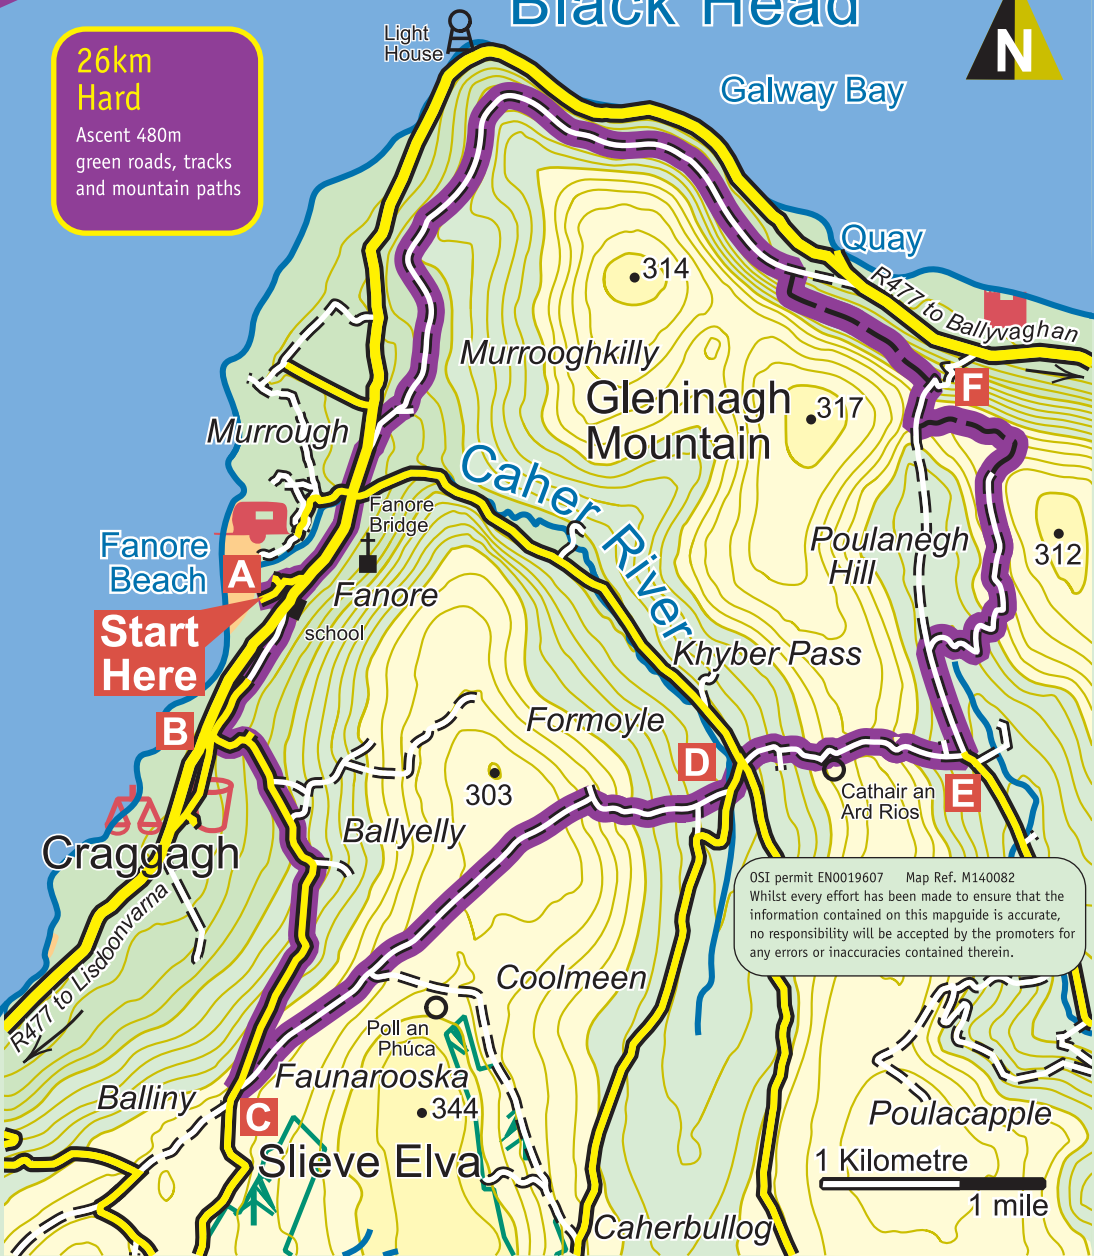

Trailhead 80

Loop 80

Black Head Loop

26km
Hard

Ascent 480m
green roads, tracks
and mountain paths

Black Head

Galway Bay

OSI permit EN0019607 Map Ref. M140082
Whilst every effort has been made to ensure that the information contained on this mapguide is accurate, no responsibility will be accepted by the promoters for any errors or inaccuracies contained therein.